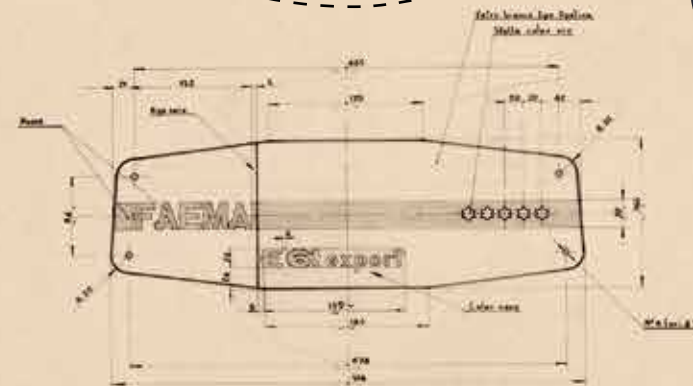

WHY IS IT SO SPECIAL

E61 is the first machine to use a volumetric pump to give the water the ideal 9-atmosphere pressure and keep the pressure constant during the whole extraction process, unlike lever machines. Furthermore, thanks to the preinfusion system, the extension of the contact time between the water and the ground coffee before extraction favours optimal extraction when it comes to the organoleptic properties of the espresso.

POURQUOI EST-ELLE SI SPÉCIALE

E61 est la première machine à utiliser une pompe volumétrique, pour que l'eau soit à la pression idéale de 9 atmosphères et la maintient constante pendant la distribution, contrairement à ce qui se produisait avec les machines à levier. En outre, grâce au système de pré-infusion, la prolongation de la durée de contact entre l'eau et le café moulu avant l'extraction a favorisé une extraction optimale de toutes les propriétés organoleptiques de l'expresso.

1961

2015